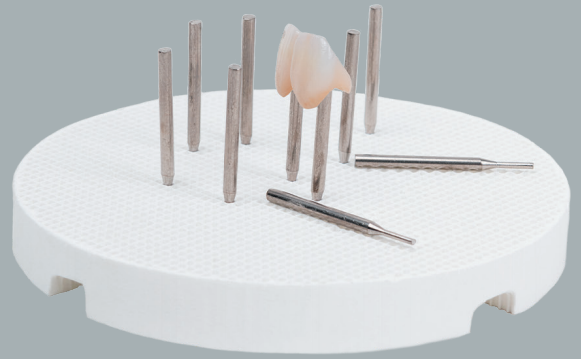

Spin Fix Firing Aid

106-0000

Optimum™ Instrument Bench Stand

104-4000

MPF Cube Stand

300-1000

300-2000

*brushes not included

Honeycomb Tray with 10 Ceramic Pins

114-1000

Honeycomb Tray with 10 Metal Pins

114-2000

Ceramic Pins, 10 Count

114-1001

Stainless Steel Pins, 10 Count

114-2001

Honeycomb Tray for Implant bound
CR & BR with 4 ceramic pins

114-3000

Honeycomb Tray for Veneers
40mm x 20mm

114-4000

Custom firing Ceramic Pins
for implant bound CR & CB 4 count

114-3001

MPF Alumina Veneer Pins