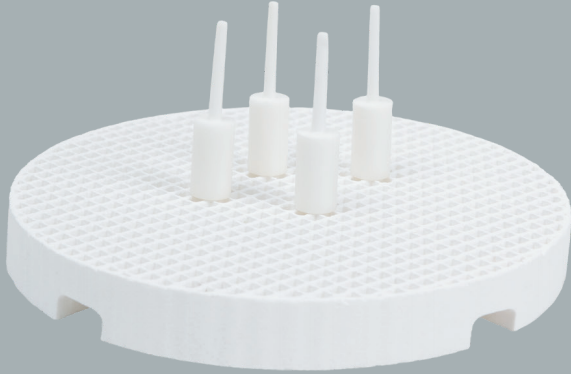

Honeycomb Tray with 10 Ceramic Pins

114-1000

Honeycomb Tray with 10 Metal Pins

114-2000

Ceramic Pins, 10 Count

114-1001

Stainless Steel Pins, 10 Count

114-2001

Honeycomb Tray for Implant bound
CR & BR with 4 ceramic pins

114-3000

Honeycomb Tray for Veneers
40mm x 20mm

114-4000

Custom firing Ceramic Pins
for implant bound CR & CB 4 count

114-3001

MPF Alumina Veneer Pins