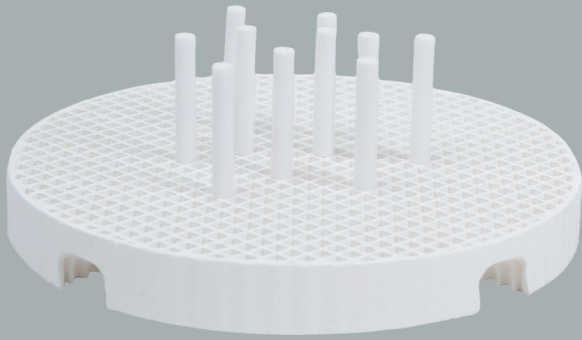

Set 2 Details

MPF Composite Applying Tools (Direct) Set 2

300-8000

111-0001 : Replacement Bowl

111-0002 : Replacement Sponge

111-0000 #Brush Pool

Brush Pool

| | | | | | | | | | |
|---|---|----------------|---|---|--|----------|---|---|--|
| | | 400-2001 |  | 400-3001 |  | 400-4001 |  | 107-0001 |  |
|  |  | |  |  |  | |  |  |  |
| 400-1000 | 400-5000 | Zirconia Tools | 400-2000 | 400-3000 | 400-4000 | | 107-0000 | 108-0000 | 108-1000 |

Spin Fix Firing Aid

106-0000

Optimum™ Instrument Bench Stand

104-4000

MPF Cube Stand

300-1000

300-2000

*brushes not included

Honeycomb Tray with 10 Ceramic Pins

114-1000

Honeycomb Tray with 10 Metal Pins

114-2000

Ceramic Pins, 10 Count

114-1001

Stainless Steel Pins, 10 Count

114-2001

Honeycomb Tray for Implant bound
CR & BR with 4 ceramic pins

114-3000

Honeycomb Tray for Veneers
40mm x 20mm

114-4000

Custom firing Ceramic Pins
for implant bound CR & CB 4 count

114-3001

MPF Alumina Veneer Pins