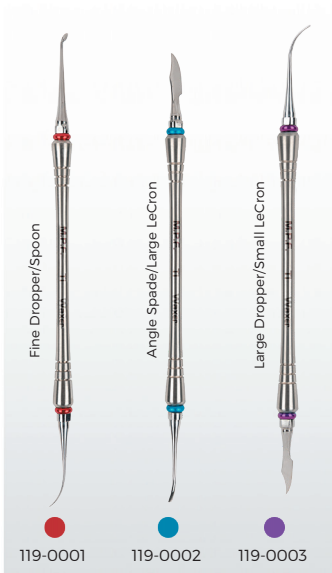

MPF Composite Stain Brush Straight 3 in 1 Kit

MPF Composite Stain Brush Angled 3 in 1 Kit

300-4000

119-2000

Ti Waxer Carving Instrument Kit

Ti Waxer Carving Instruments

MPF Crown Holders

MPF Gum Materials

MPF Crown Holder Complete Kit

152-0000

300-7000

MPF Composite Applying Tools (Direct) Set 1

Set 1 Details

Set 1

MPF Composite Applying Tools

Set 2